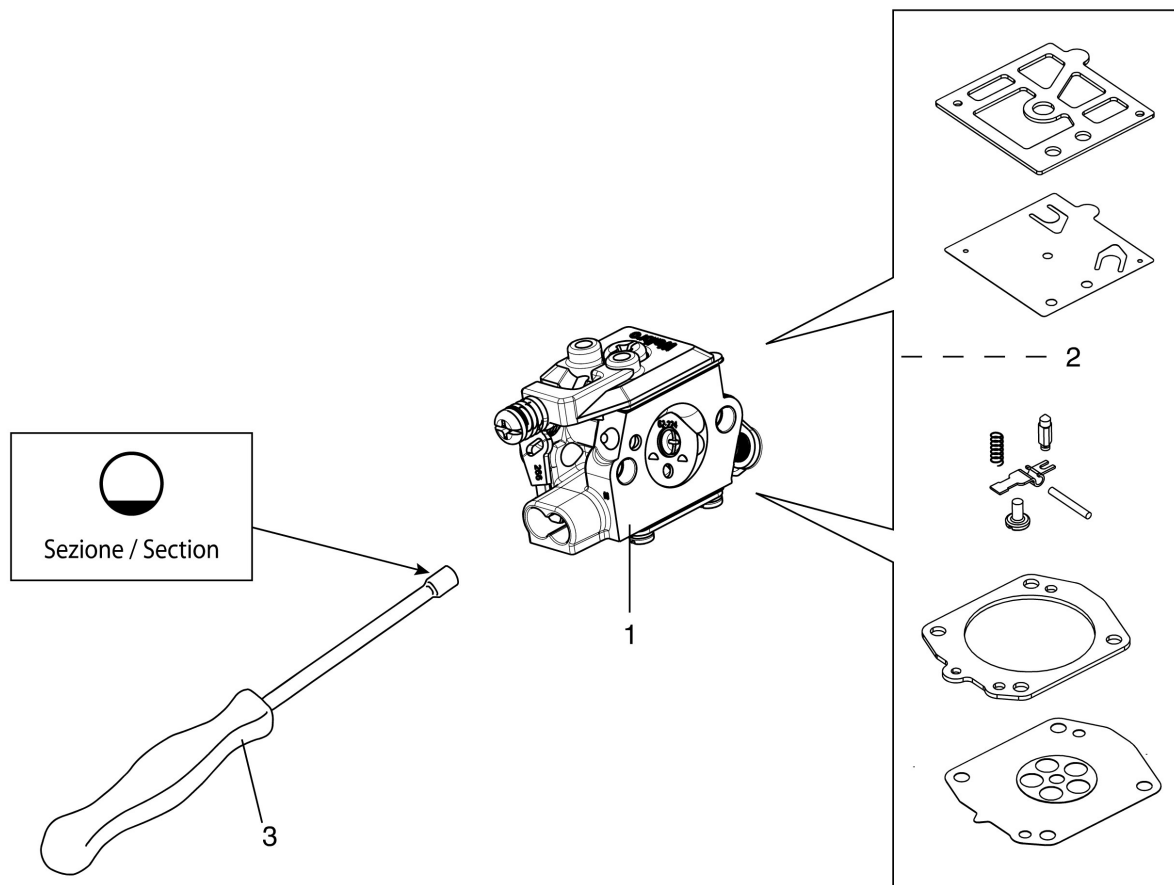

изображение Carburetor HDA-350

Ref.Nu	Qty	Part number	Description	Validity from	Validity till	Notes	Bulletin
1	1	50020105R	Carburetor kit HDA-350				
2	1	2318673	Repair kit				
3	1	3052036R	Special screwdriver "D-style" type