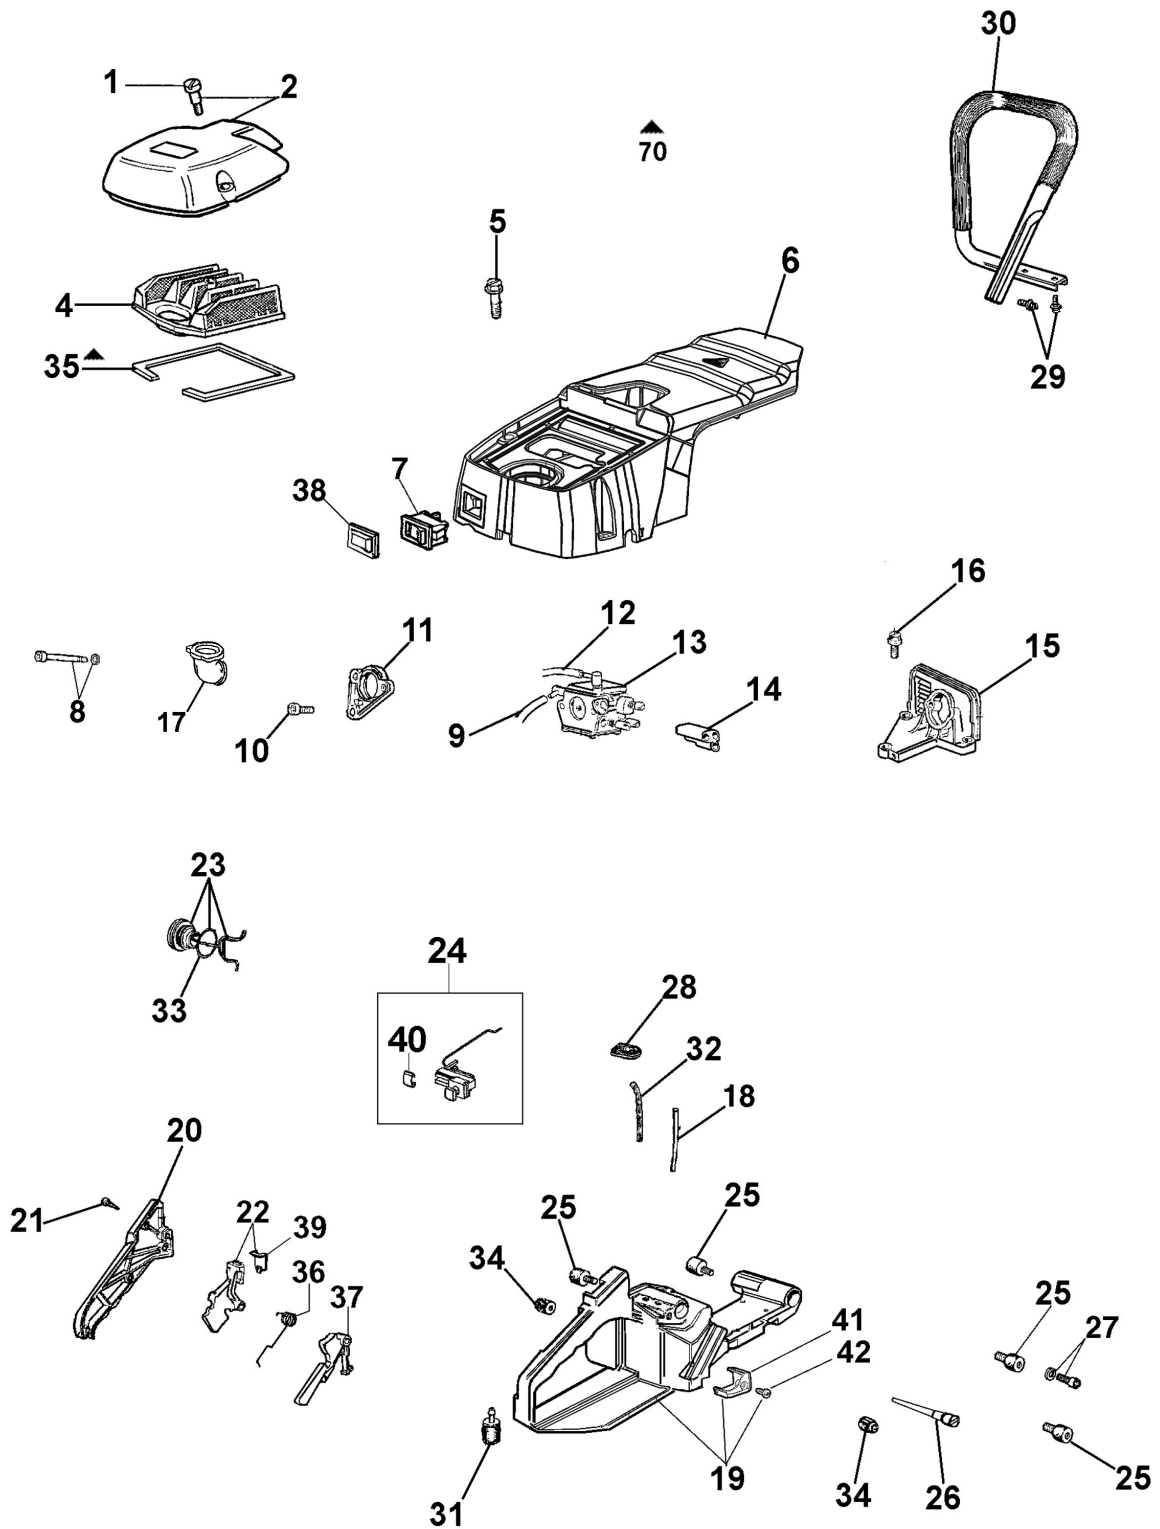

изображение Crankcase and chain brake

Ref.Nu	Qty	Part number	Description	Validity from	Validity till	Notes	Bulletin
49	1	50020075AR	Guard				
50	1	097000106R	Plug				
51	1	50022066R	Chain cover assy				
52	1	50070124AR	Plate				
53	3	3960045	Screw				
54	1	50070149R	Guard				
55	1	50010084	Plate				
56	1	50010039R	Brake band				
57	1	50010353R	Deflector				
58	1	004900137BR	Spring				
59	1	375100012AR	Washer				
60	1	50012023BR	Clutch				
61	1	50012050	Clutch drum				
62	1	50022034	Clutch drum				
63	1	3037016R	Bearing				
64	1	094500046R	Ring				
65	1	006100730R	Ring				
67	1	61350329R	Tube				
69	1	50010243R	Pin				
70	1	50012052B	Gasket set				
80	1	50012036R	Bar 18" - 46 cm				
80	1	50022010R	Bar 18" - 46 cm				
80	1	50022011R	Bar 20" - 51 cm				
81	1	30629007A	Chain .325" x .058" (1,5mm) - 72 links				
81	1	30629001A	Chain .3/8" x .058" (1,5mm) - 68 links				
81	1	30629002A	Chain .3/8" x .058" (1,5mm) - 72 links				